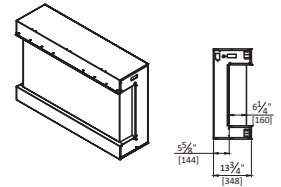

XL EXTRA TALL