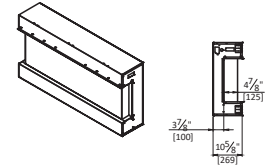

XL DEEP

SLIM

XL EXTRA TALL

EXCLUSIVE FLAME SET

Ambient canopy lighting: Shown On and Off, illuminate media like never before with a spectrum of lighting in 13 different colors.

UNIQUE PRESENTATION

Fire & Ice Flame®: Vibrant multi-colored state-of-the-art FIRE & ICE® flame that is easily changed from purple to orange or yellow to blue to purple, rose or violet to blue with just a click of the remote.

FOUR INSTALLATION CONFIGURATIONS

- All 3 sides of glass visible
- Left side visible
- Right visible
- Front only for an extra deep (36.195cm) fireplace

Tru-View Book-INTL January 2020

Distributed By:

We reserve the right to update products, specifications and dimensions are subject to change. Please refer to the product manual to verify measurements and clearance requirements. All local building codes must be followed.

Amantii

Visit our online showrooms at:

www.amantii.com