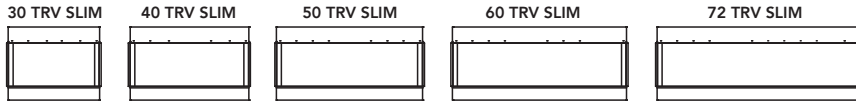

XL DEEP

SLIM

XL EXTRA TALL

EXCLUSIVE FLAME SET

Ambient canopy lighting: Shown On and Off, illuminate media like never before with a spectrum of lighting in 13 different colors.

UNIQUE PRESENTATION

Fire & Ice Flame®: Vibrant multi-colored state-of-the-art FIRE & ICE® flame that is easily changed from purple to orange or yellow to blue to purple, rose or violet to blue with just a click of the remote.

FOUR INSTALLATION CONFIGURATIONS

- All 3 sides of glass visible
- Left side visible
- Right visible
- Front only for an extra deep (36.195cm) fireplace

Tru-View Book-INTL January 2020

Distributed By:

We reserve the right to update products, specifications and dimensions are subject to change. Please refer to the product manual to verify measurements and clearance requirements. All local building codes must be followed.

Amantii

Visit our online showrooms at:

www.amantii.com