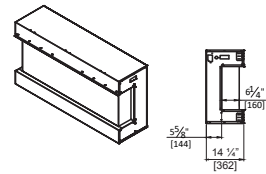

XL DEEP

SLIM

XL EXTRA TALL

EXCLUSIVE FLAME SET

Ambient canopy lighting: Shown On and Off, illuminate media like never before with a spectrum of lighting in 13 different colors.

UNIQUE PRESENTATION

Fire & Ice Flame®: Vibrant multi-colored state-of-the-art FIRE & ICE® flame that is easily changed from purple to orange or yellow to blue to purple, rose or violet to blue with just a click of the remote.

FOUR INSTALLATION CONFIGURATIONS

- All 3 sides of glass visible
- Left side visible
- Right visible
- Front only for an extra deep (36.195cm) fireplace

Tru-View Book-INTL January 2020

Distributed By:

We reserve the right to update products, specifications and dimensions are subject to change. Please refer to the product manual to verify measurements and clearance requirements. All local building codes must be followed.

Amantii

Visit our online showrooms at:

www.amantii.com