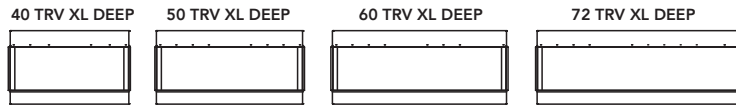

XL DEEP

SLIM

XL EXTRA TALL

EXCLUSIVE FLAME SET

Ambient canopy lighting: Shown On and Off, illuminate media like never before with a spectrum of lighting in 13 different colors.

UNIQUE PRESENTATION

Fire & Ice Flame®: Vibrant multi-colored state-of-the-art FIRE & ICE® flame that is easily changed from purple to orange or yellow to blue to purple, rose or violet to blue with just a click of the remote.

FOUR INSTALLATION CONFIGURATIONS

- All 3 sides of glass visible
- Left side visible
- Right visible
- Front only for an extra deep (36.195cm) fireplace

Tru-View Book-INTL January 2020

Distributed By:

We reserve the right to update products, specifications and dimensions are subject to change. Please refer to the product manual to verify measurements and clearance requirements. All local building codes must be followed.

Amantii

Visit our online showrooms at:

www.amantii.com