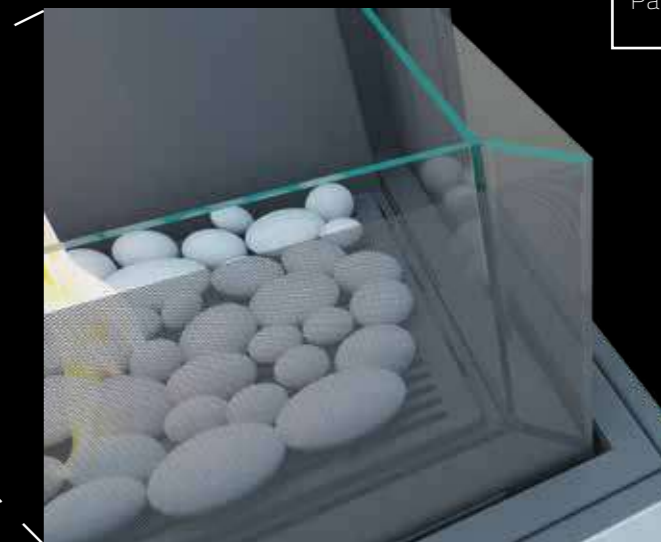

LONG-LASTING DURABILITY

Using the highest quality materials available, your screen will stand the test of time.