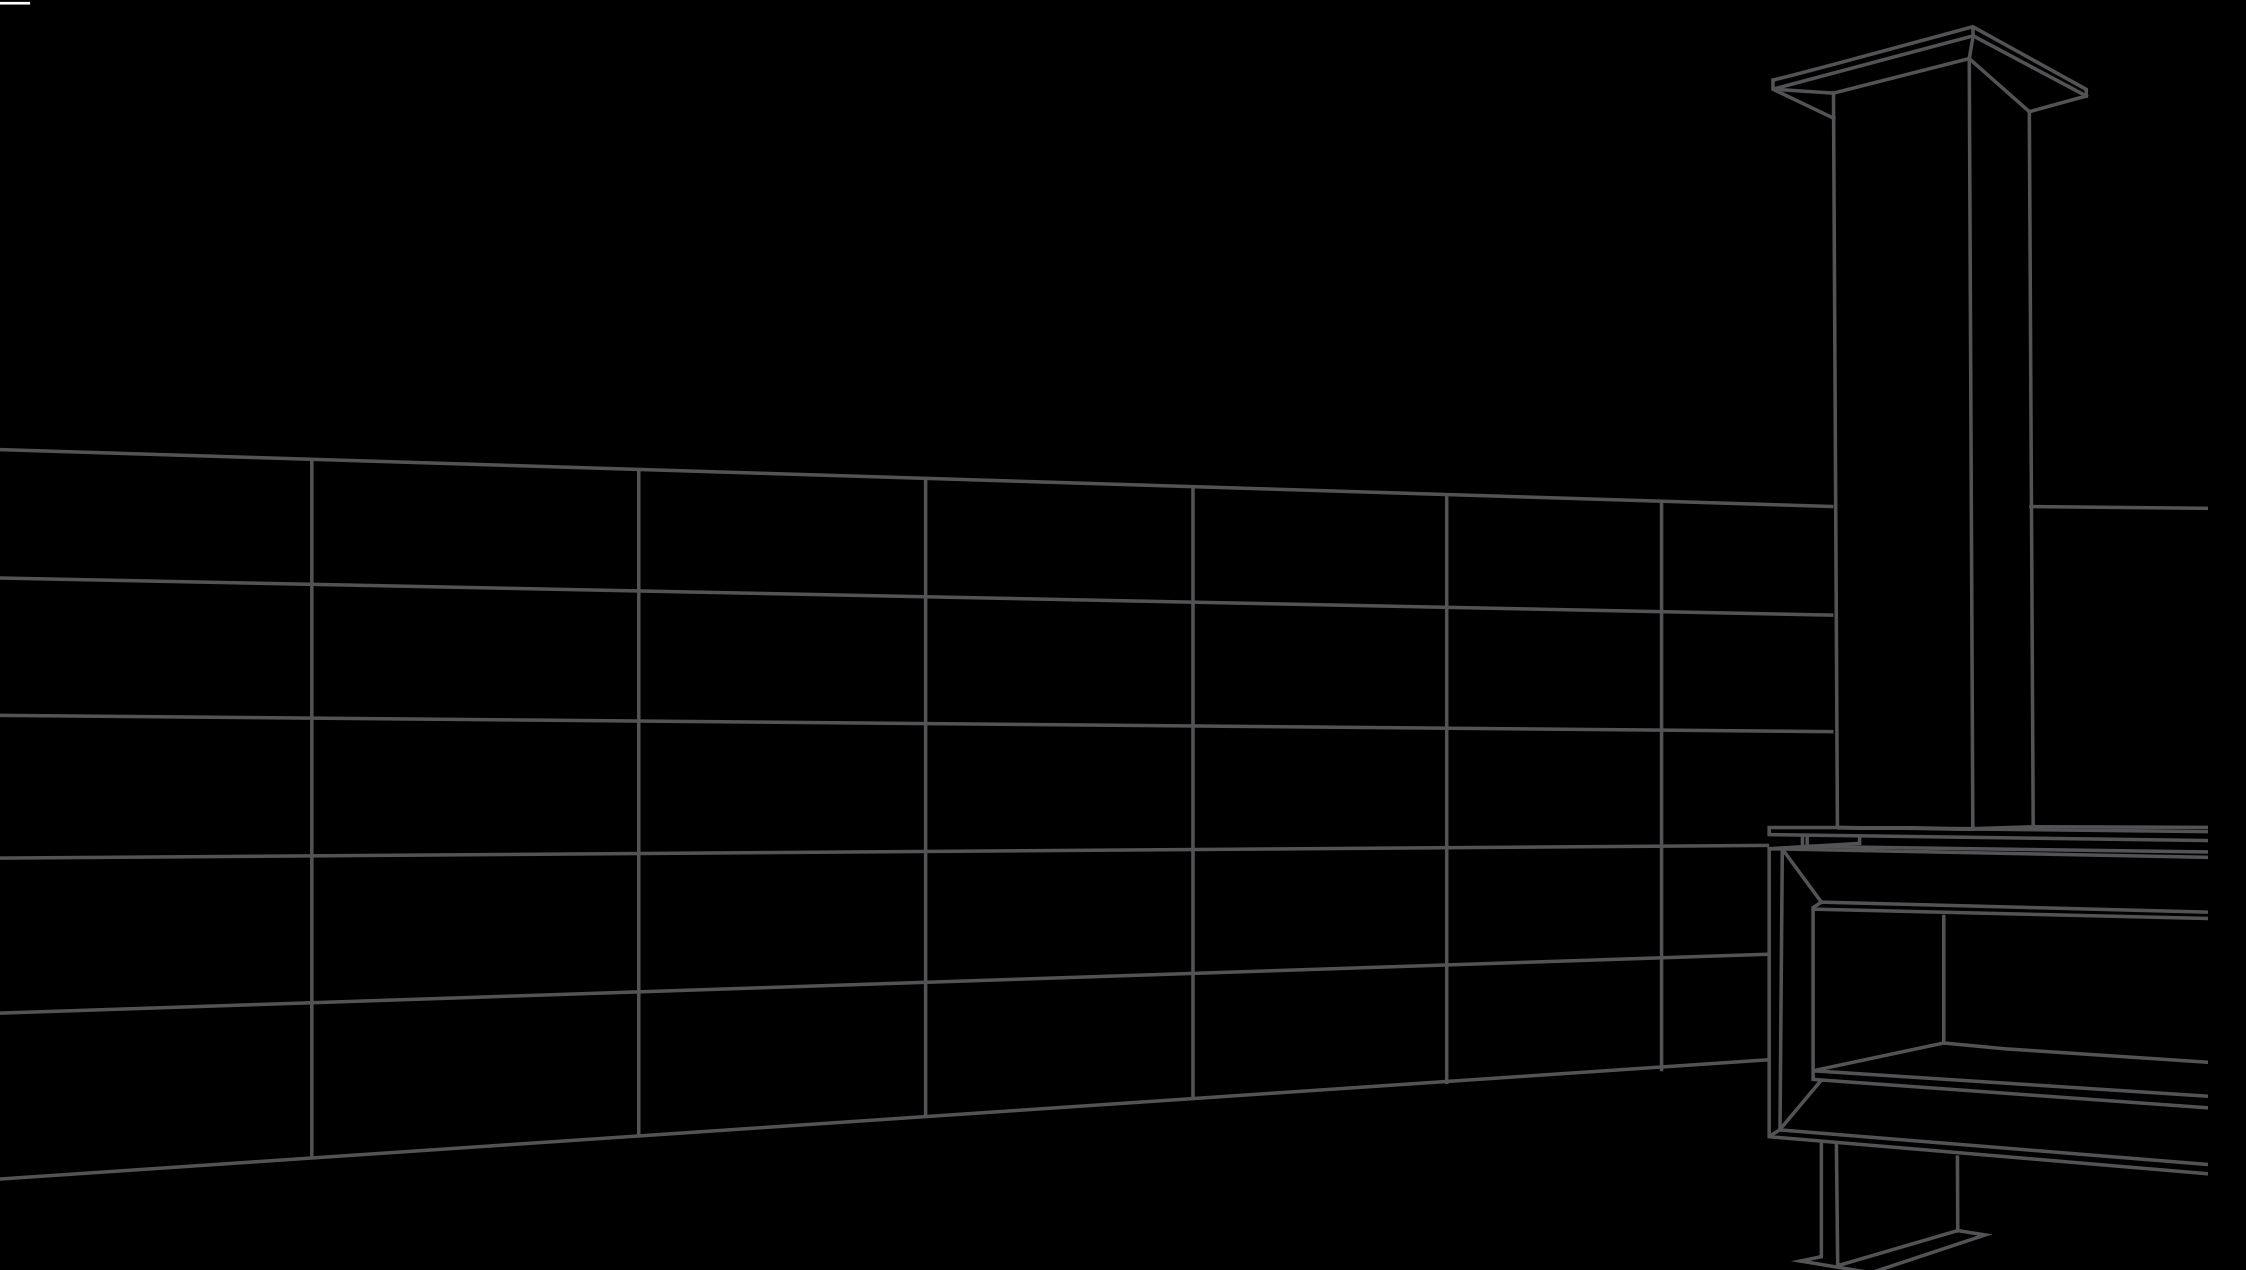

ORTAL®
YOUR LIFE. YOUR FIRE.

Ortal | USA

Tel: 1 (818) 238-7000 | Fax: 1 (818) 678-0541 | info@ortalheat.com

8421 Canoga Ave, Canoga Park, CA 91304, USA

www.ortalheat.com

Due to fuel type, altitude and venting configuration, the flame height may differ from shown