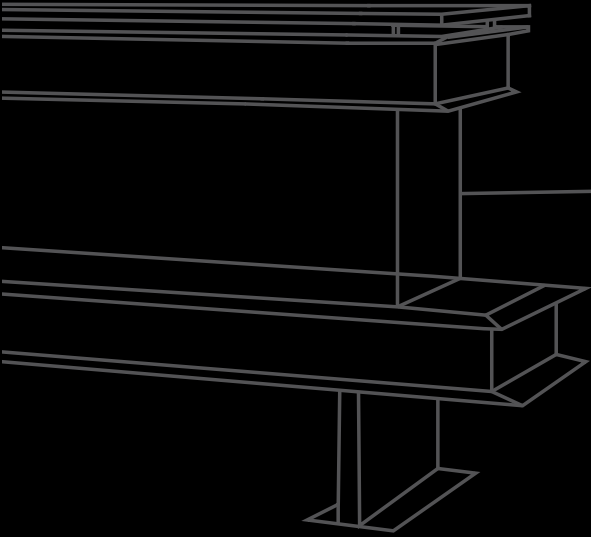

ORTAL[®]
YOUR LIFE. YOUR FIRE.

CATALOG 2019-2020

CONTENTS

	ABOUT US	2
	THE ARCHITECT'S CHOICE	3
	FRONT FACING	4-13
	TRADITIONAL	14-17
	CORNER	18-23
	THREE SIDED	24-29
	SPACE CREATOR	30-35
	TUNNEL	36-43
	STAND ALONE	44-51
	TECHNICAL FEATURES	52-55
	DESIGN YOUR FIRE	56-59