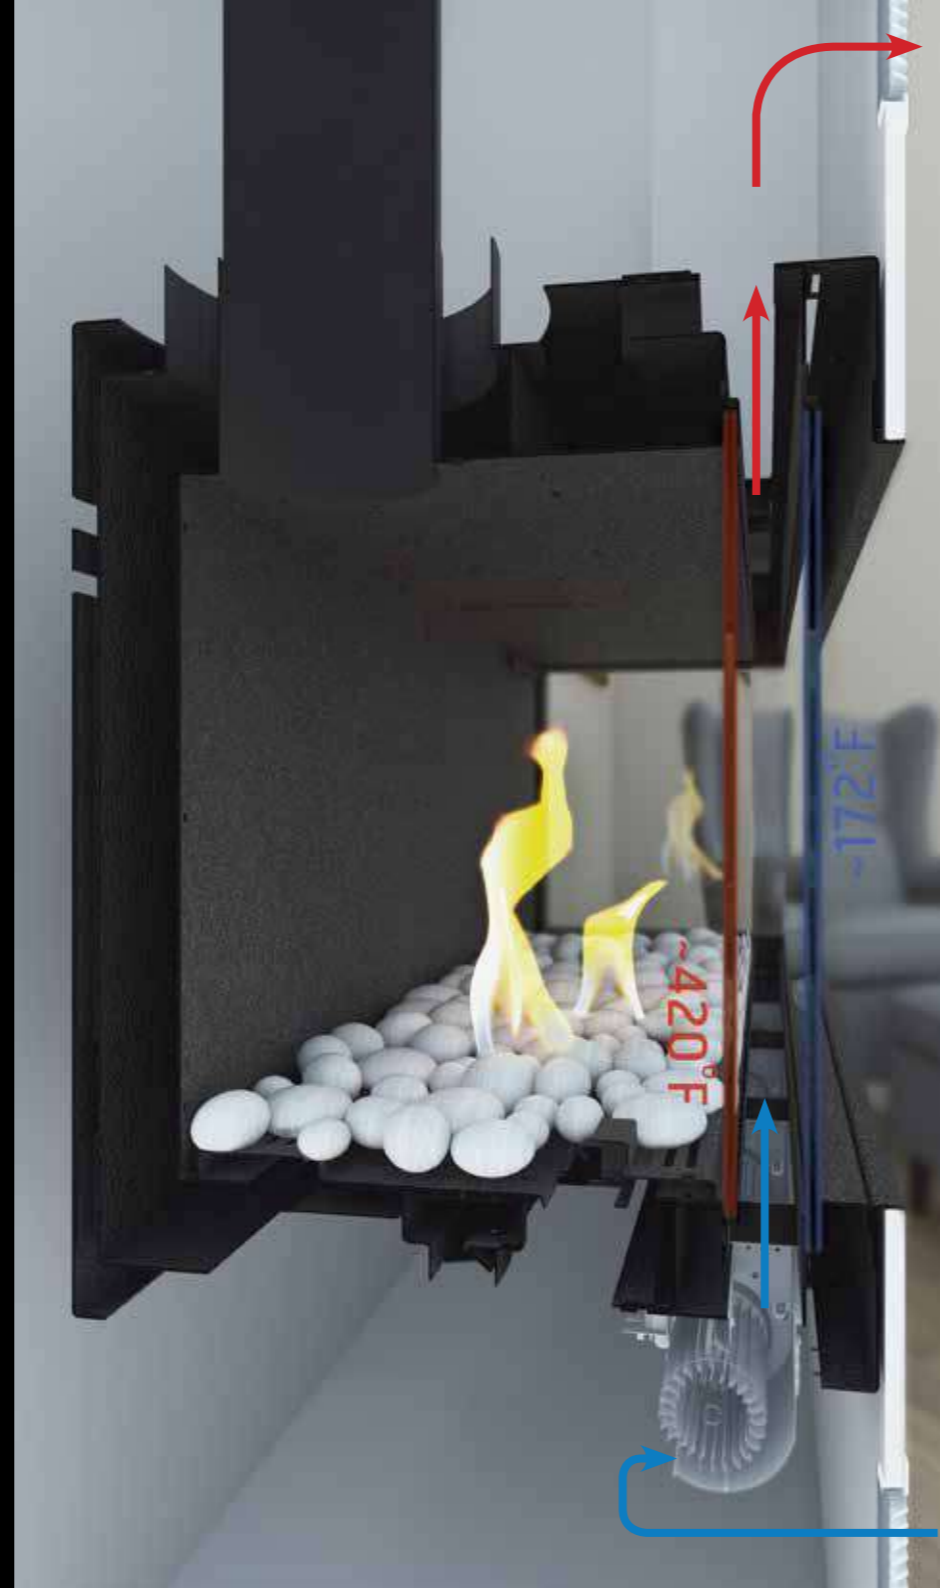

You'll get a clean, frameless design without unsightly metal corners or seams.

HEAT DISTRIBUTION

This innovative technology distributes the majority of the heat through the heat release at the ceiling level, providing a comfortable ambient heat.

HIGHEST QUALITY GLASS

So clear, you won't notice the extra layer of glass, giving you total transparency.

COMPLETE COMPLIANCE

Maintains the latest regulatory standard of less than 172° F.

CONVENIENT

Easy to operate and nearly silent.