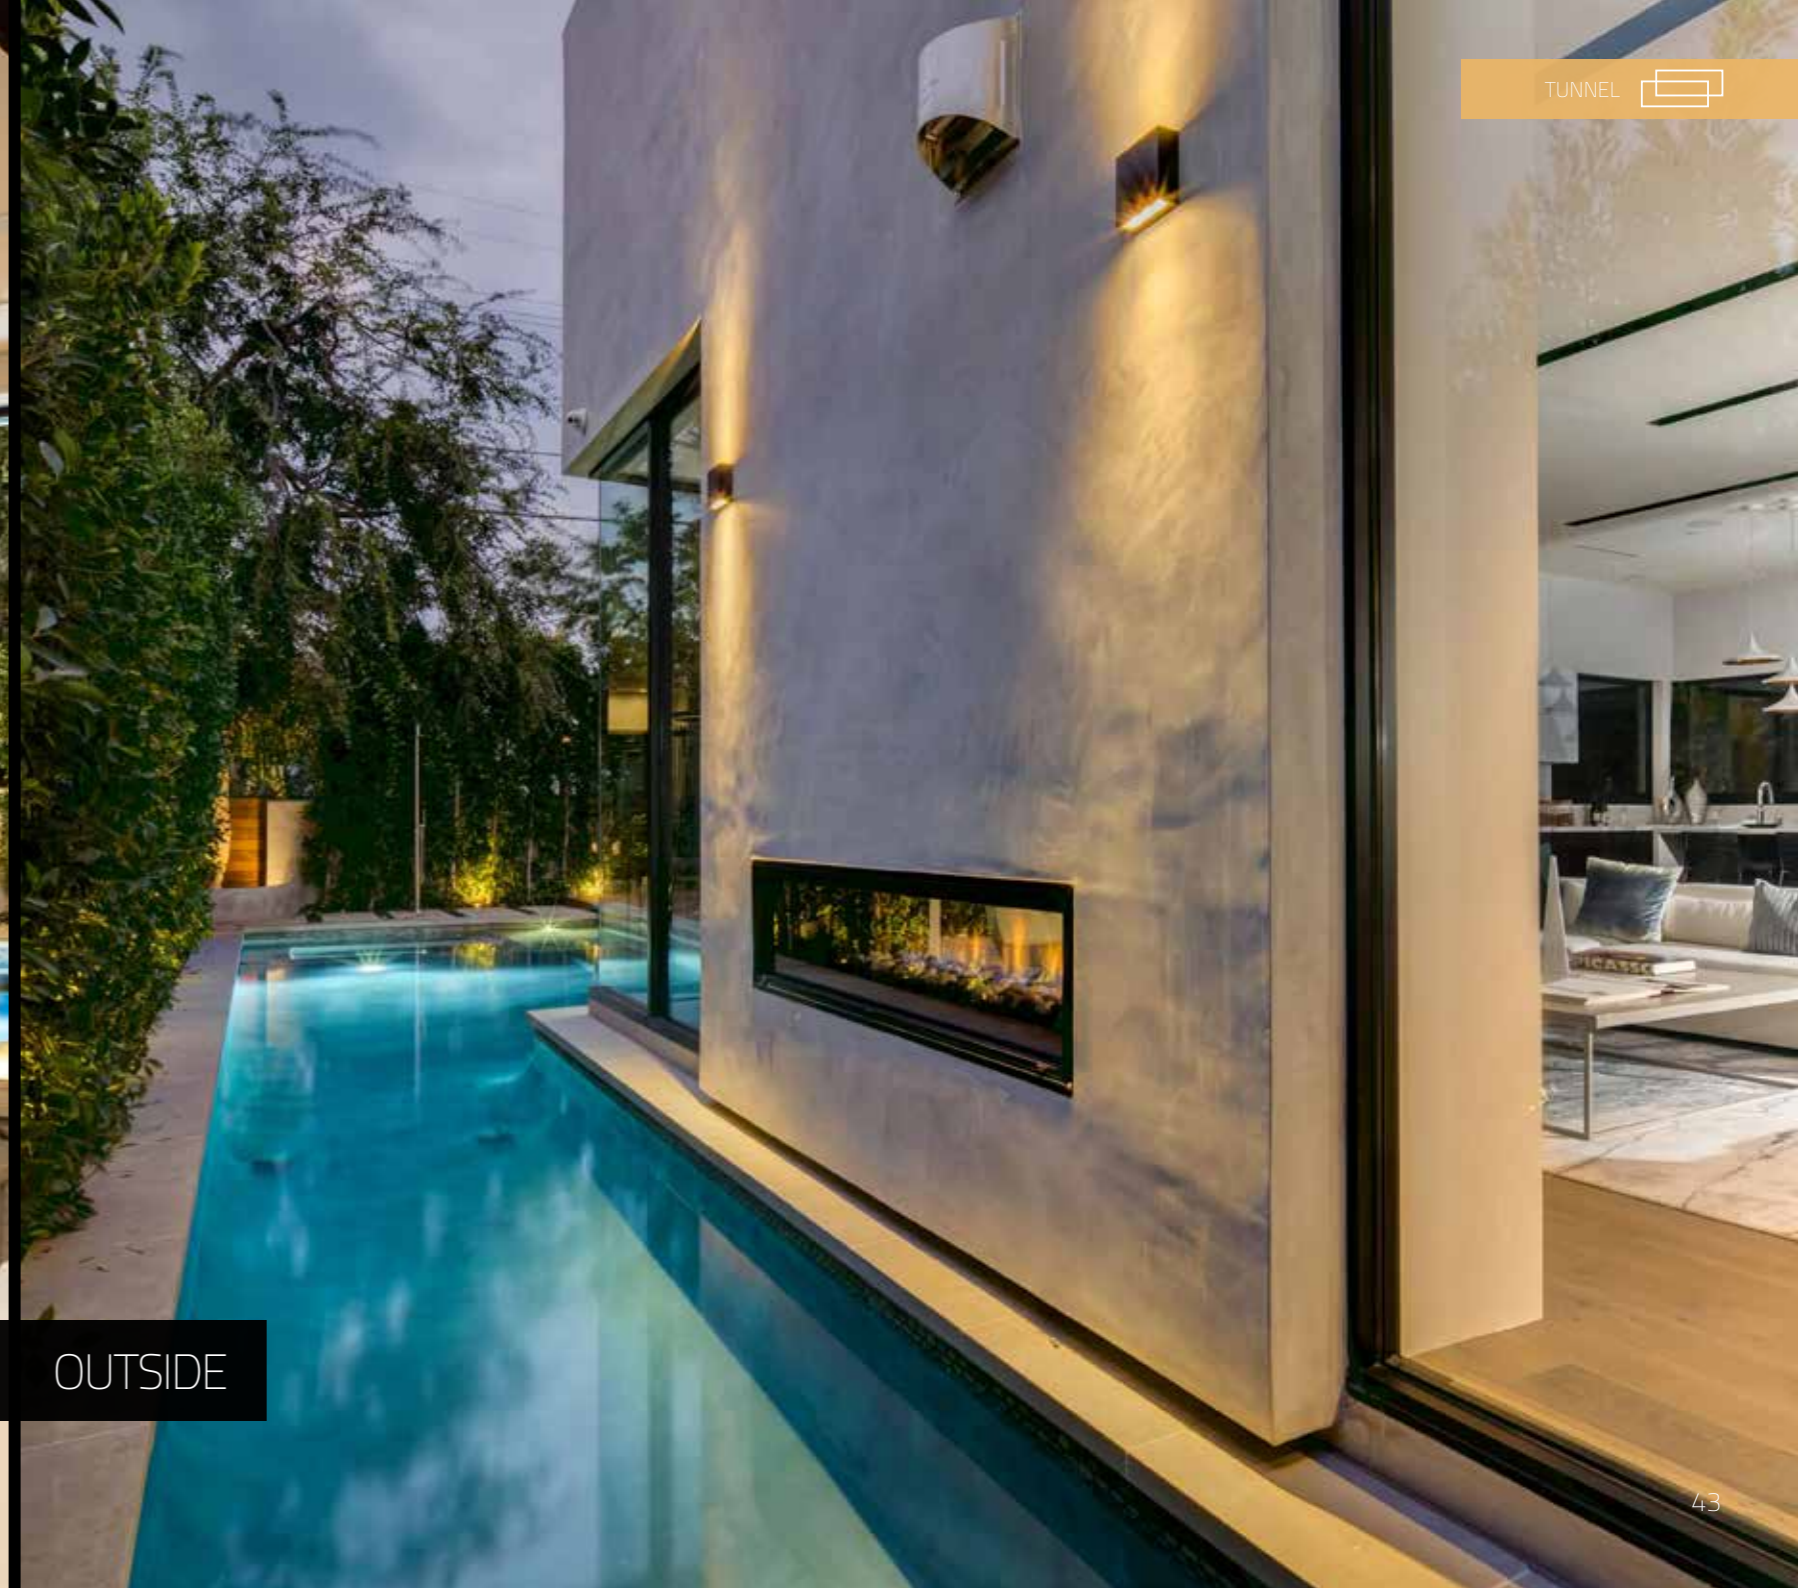

INSIDE

OUTSIDE