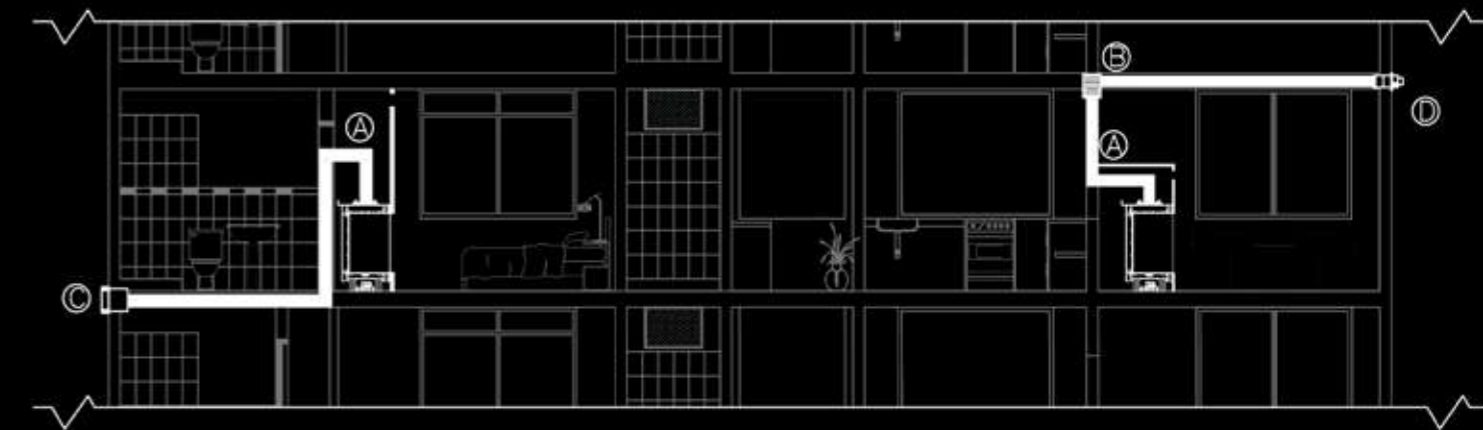

Advantages of the Ortal Power Vent System

Inline-90 Power Vent System

- -Allows for both horizontal and vertical termination.
- -Accommodates vent runs up to 90 feet in length (varies per model).
- -Allows up to six 90-degree offsets (elbows).
- -Smaller pipe size (5-inch diameter).
- -Allows up to six feet of downhill run.
- -No additional power required.
- -Power vent fan is incorporated into the run as one of the 90-degree offsets.
- -Power vent fan must be installed at least 9 feet of vent pipe and up to 45 feet away from the fireplace.
- -An access panel for the power vent fan is required for servicing.

Flush Horizontal Termination Power Vent System

- -Allows for horizontal termination only.
- -Accommodates vent runs up to 65 feet in length.
- -Allows up to six 90-degree offsets (elbows).
- -Smaller pipe size (5-inch diameter).
- -Allows up to six feet of downhill run.
- -No additional power required.
- -Power vent fan acts as the termination cap and sits flush to the outside wall.
- -Power vent fan must be installed a minimum of 9 feet of vent pipe away from the fireplace.
- -An access panel is not required for servicing.

The Flexibility Of The Ortal Power Vent