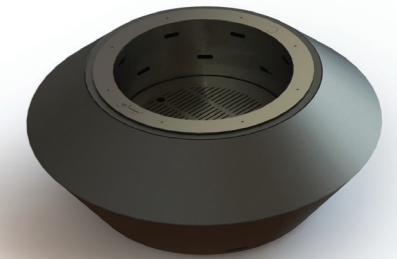

Zarzuela

Materials	Body - Cement Benches - Lacquered carbon steel
Fuel compartment	Brushed AISI 316 stainless steel
Fuel	Firewood Charcoal
Dimensions / Weight	Body - 1500 Ø x 420 h mm / 450 Kg Benches - 1950 w x 420 h x 518 d mm / 82 Kg/Unit
Finishing	Body Benches
Colours	Benches - Lacquered carbon steel
Protection cover	Included
Cooking	Optional
Accessories	Grill Argentine Parrilla Vitroceramic Fuel Compartment Cover Spark Screen Barbecue Cart Kit Barbecue Barbecue Mitt

Circus

Materials	Body - Lacquered carbon steel Benches - Weather-resistant outdoor upholstery fabric
Fuel compartment	Brushed AISI 316 stainless steel
Fuel	Firewood Charcoal
Dimensions / Weight	1510 Ø x 406 h mm / 164 Kg
Finishing	Body
Colours	Body - Lacquered carbon steel *Benches - Weather-resistant outdoor upholstery fabric
Protection cover	Included
Cooking	Optional
Accessories	Grill Argentine Parrilla Vitroceramic Fuel Compartment Cover Spark Screen Barbecue Cart Kit Barbecue Barbecue Mitt

*Benches - (A) Onyx | (B) Lemon | (C) Sienna | (D) Indigo | (E) Poppy | (F) Maroon | (G) Cream

Operetta

Materials	Lacquered carbon steel
Fuel compartment	Brushed AISI 316 stainless steel
Fuel	Firewood Charcoal
Dimensions / Weight	1066 Ø x 419 h mm / 55 Kg
Finishing	
Colours	Structure - Lacquered carbon steel
Protection cover	Included
Cooking	Optional
Accessories	Grill Argentine Parrilla Vitroceramic Fuel Compartment Cover Spark Screen Barbecue Cart Kit Barbecue Barbecue Mitt