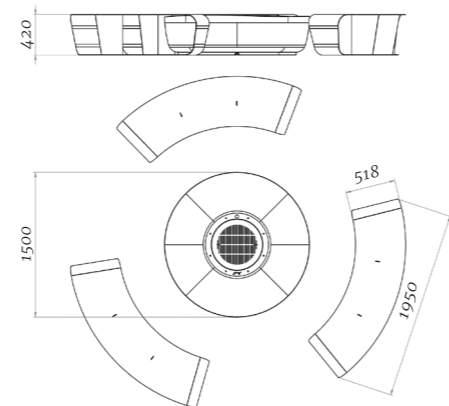

Balletto

A character
that surprises.

Adjustable fuel compartment

Different
options.
Different
personalities.

Technical information

Stravaganza

Materials	Exterior structure - Rusted corten steel Interior structure - Lacquered carbon steel
Fuel compartment	Brushed AISI 316 stainless steel
Fuel	Firewood Charcoal
Dimensions / Weight	1678 Ø x 486 h mm / 222 Kg
Finishing	Exterior structure Interior structure
Colours	Exterior and interior structure - Lacquered carbon steel
Protection cover	Included
Cooking	Optional
Accessories	Grill Argentine Parrilla Vitroceramic Leds Fuel Compartment Cover Spark Screen Barbecue Cart Kit Barbecue Barbecue Mitt

Zarzuela

Materials	Body - Cement Benches - Lacquered carbon steel
Fuel compartment	Brushed AISI 316 stainless steel
Fuel	Firewood Charcoal
Dimensions / Weight	Body - 1500 Ø x 420 h mm / 450 Kg Benches - 1950 w x 420 h x 518 d mm / 82 Kg/Unit
Finishing	Body Benches
Colours	Benches - Lacquered carbon steel
Protection cover	Included
Cooking	Optional
Accessories	Grill Argentine Parrilla Vitroceramic Fuel Compartment Cover Spark Screen Barbecue Cart Kit Barbecue Barbecue Mitt