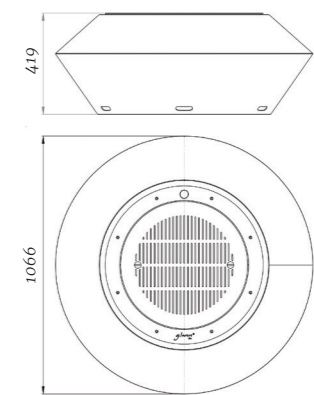

Materials	Lacquered carbon steel
Fuel compartment	Brushed AISI 316 stainless steel
Fuel	Firewood Charcoal
Dimensions / Weight	1066 Ø x 419 h mm / 55 Kg
Finishing	
Colours	Structure - Lacquered carbon steel
Protection cover	Included
Cooking	Optional
Accessories	Grill | Argentine Parrilla | Vitroceramic | Fuel Compartment Cover | Spark Screen | Barbecue Cart | Kit Barbecue | Barbecue Mitt