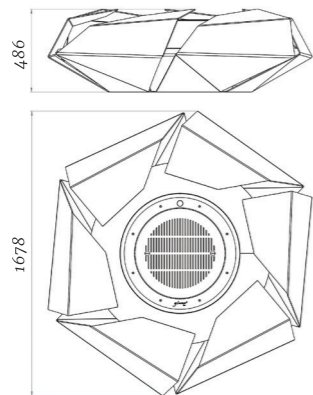

Balletto

A character
that surprises.

Adjustable fuel compartment

Different
options.
Different
personalities.

Technical information

Stravaganza

Materials	Exterior structure - Rusted corten steel Interior structure - Lacquered carbon steel
Fuel compartment	Brushed AISI 316 stainless steel
Fuel	Firewood Charcoal
Dimensions / Weight	1678 Ø x 486 h mm / 222 Kg
Finishing	Exterior structure Interior structure
Colours	Exterior and interior structure - Lacquered carbon steel
Protection cover	Included
Cooking	Optional
Accessories	Grill Argentine Parrilla Vitroceramic Leds Fuel Compartment Cover Spark Screen Barbecue Cart Kit Barbecue Barbecue Mitt

Zarzuela

Materials	Body - Cement Benches - Lacquered carbon steel
Fuel compartment	Brushed AISI 316 stainless steel
Fuel	Firewood Charcoal
Dimensions / Weight	Body - 1500 Ø x 420 h mm / 450 Kg Benches - 1950 w x 420 h x 518 d mm / 82 Kg/Unit
Finishing	Body Benches
Colours	Benches - Lacquered carbon steel
Protection cover	Included
Cooking	Optional
Accessories	Grill Argentine Parrilla Vitroceramic Fuel Compartment Cover Spark Screen Barbecue Cart Kit Barbecue Barbecue Mitt