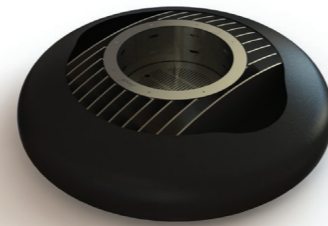

Vaudeville

Materials

Lacquered carbon steel

Fuel compartment

Brushed AISI 316 stainless steel

Fuel

Firewood Charcoal

Dimensions / Weight

2000 Ø x 480 h mm / 195 Kg

Finishing

Lacquered carbon steel | Rusted corten steel | Corten varnished steel

Colours

Structure - Lacquered carbon steel

Protection cover

Included

Cooking

Optional

Accessories

Grill | Argentine Parrilla | Vitroceramic | Fuel Compartment Cover | Spark Screen | Barbecue Cart | Kit Barbecue | Barbecue Mitt

Mime

Exterior structure - Lacquered carbon steel

Interior structure - Brushed AISI 316 stainless steel

Brushed AISI 316 stainless steel

Firewood Charcoal

1492 Ø x 308 h mm / 224 Kg

Exterior structure

Interior structure

Lacquered carbon steel | Rusted corten steel | Corten varnished steel | Brushed AISI 316 stainless steel

Exterior and interior structure - Lacquered carbon steel

Included

Optional

Grill | Argentine Parrilla | Vitroceramic | Fuel Compartment Cover | Spark Screen | Barbecue Cart | Kit Barbecue | Barbecue Mitt

La Bohème 1

Materials

Brushed AISI 316 stainless steel

Fuel compartment

Brushed AISI 316 stainless steel

Fuel

Charcoal

Dimensions / Weight

2500 w x 1457 h x 650 d mm / 400 Kg

Finishing

Brushed AISI 316 stainless steel

Protection cover

Included

Cooking

Grill

Accessories

Gás Grill | Argentine Parrilla | Vitroceramic | Sink | Barbecue Cart | Kit Barbecue | Barbecue Mitt

La Bohème 2

Inox AISI 316 escovado

Inox AISI 316 escovado

Charcoal

2500 w x 949 h x 650 d mm / 276 Kg

Brushed AISI 316 stainless steel

Included

Grill

Gás Grill | Argentine Parrilla | Vitroceramic | Sink | Barbecue Cart | Black Tempered Glass | Kit Barbecue | Barbecue Mitt