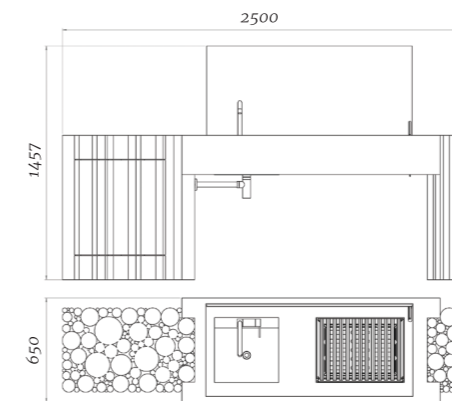

Accessories

Gás Grill | Argentine Parrilla | Vitroceramic | Sink | Barbecue Cart | Kit Barbecue | Barbecue Mitt