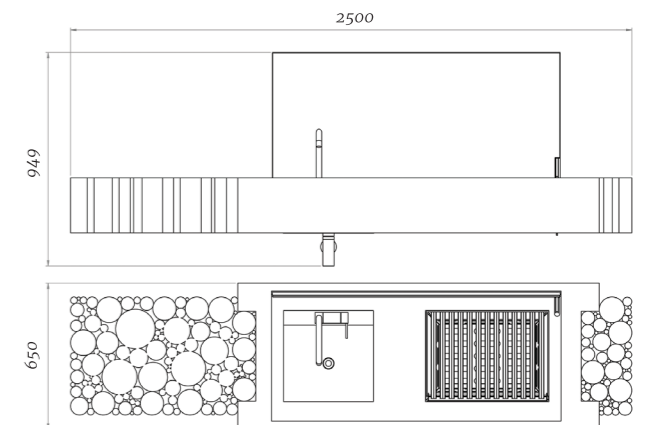

Gás Grill | Argentine Parrilla | Vitroceramic | Sink | Barbecue Cart | Kit Barbecue | Barbecue Mitt

La Bohème 2

Inox AISI 316 escovado

Inox AISI 316 escovado

Charcoal

2500 w x 949 h x 650 d mm / 276 Kg

Brushed AISI 316 stainless steel

Included

Grill

Gás Grill | Argentine Parrilla | Vitroceramic | Sink | Barbecue Cart | Black Tempered Glass | Kit Barbecue | Barbecue Mitt

Intermezzo

Balletto

Materials	Exterior structure - <i>Rusted corten steel</i>	<i>Lacquered carbon steel</i>
	Interior structure - <i>Brushed AISI 316 stainless steel</i>	
Fuel compartment	<i>Brushed AISI 316 stainless steel</i>	<i>Brushed AISI 316 stainless steel</i>
Fuel	Charcoal	Charcoal
Dimensions / Weight	800 Ø x 2130 h mm / 334 Kg	910 Ø x 994 h mm / 140 Kg
Finishing	Exterior structure Interior structure <i>Rusted corten steel Lacquered carbon steel Corten varnished steel Brushed AISI 316 stainless steel</i>	 <i>Lacquered carbon steel Rusted corten steel</i>
Colours	Exterior structure - <i>Lacquered carbon steel</i> 	Structure - <i>Lacquered carbon steel</i>
Protection cover	<i>Included</i>	<i>Included</i>
Cooking	<i>Grill</i>	<i>Grill</i>
Accessories	<i>Argentine Parrilla Vitroc ceramic Barbecue Cart Kit Barbecue Barbecue Mitt</i>	<i>Argentine Parrilla Vitroc ceramic Barbecue Cart Kit Barbecue Barbecue Mitt</i>