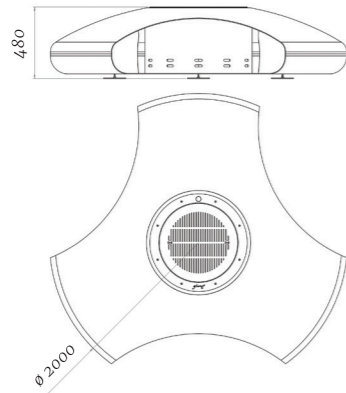

Accessories

Grill | Argentine Parrilla | Vitroceramic | Fuel Compartment Cover | Spark Screen | Barbecue Cart | Kit Barbecue | Barbecue Mitt