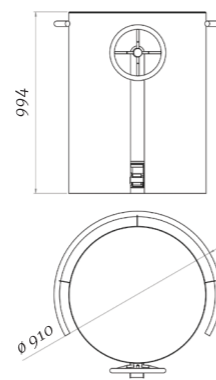

Gás Grill | Argentine Parrilla | Vitroceramic | Sink | Barbecue Cart | Kit Barbecue | Barbecue Mitt

La Bohème 2

Inox AISI 316 escovado

Inox AISI 316 escovado

Charcoal

2500 w x 949 h x 650 d mm / 276 Kg

Brushed AISI 316 stainless steel

Included

Grill

Gás Grill | Argentine Parrilla | Vitroceramic | Sink | Barbecue Cart | Black Tempered Glass | Kit Barbecue | Barbecue Mitt

Intermezzo

Balletto

Materials	Exterior structure - <i>Rusted corten steel</i>	<i>Lacquered carbon steel</i>
	Interior structure - <i>Brushed AISI 316 stainless steel</i>	
Fuel compartment	<i>Brushed AISI 316 stainless steel</i>	<i>Brushed AISI 316 stainless steel</i>
Fuel	Charcoal	Charcoal
Dimensions / Weight	800 Ø x 2130 h mm / 334 Kg	910 Ø x 994 h mm / 140 Kg
Finishing	Exterior structure Interior structure <i>Rusted corten steel Lacquered carbon steel Corten varnished steel Brushed AISI 316 stainless steel</i>	 <i>Lacquered carbon steel Rusted corten steel</i>
Colours	Exterior structure - <i>Lacquered carbon steel</i> 	Structure - <i>Lacquered carbon steel</i>
Protection cover	<i>Included</i>	<i>Included</i>
Cooking	<i>Grill</i>	<i>Grill</i>
Accessories	<i>Argentine Parrilla Vitroc ceramic Barbecue Cart Kit Barbecue Barbecue Mitt</i>	<i>Argentine Parrilla Vitroc ceramic Barbecue Cart Kit Barbecue Barbecue Mitt</i>