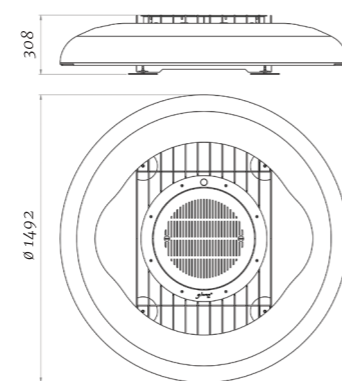

Exterior structure - Lacquered carbon steel

Interior structure - Brushed AISI 316 stainless steel

Brushed AISI 316 stainless steel

Firewood Charcoal

1492 Ø x 308 h mm / 224 Kg

Exterior structure

Interior structure

Lacquered carbon steel | Rusted corten steel | Corten varnished steel | Brushed AISI 316 stainless steel

Exterior and interior structure - Lacquered carbon steel

Included

Optional

Grill | Argentine Parrilla | Vitroceramic | Fuel Compartment Cover | Spark Screen | Barbecue Cart | Kit Barbecue | Barbecue Mitt