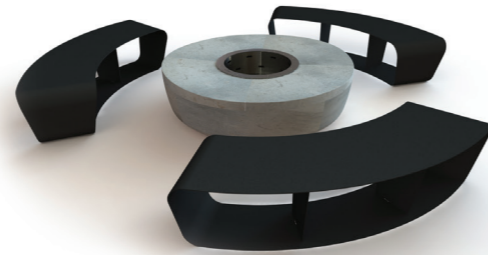

La Bohème 2

A recreation
at its most
minimalistic form.

Wall-mounted

Barbecues

Intermezzo

Take a
brake from your
daily life.

Rusted corten steel finish

Barbecues

Balletto

A character
that surprises.

Adjustable fuel compartment

Different
options.
Different
personalities.

Technical information

Stravaganza

Materials	Exterior structure - Rusted corten steel Interior structure - Lacquered carbon steel
Fuel compartment	Brushed AISI 316 stainless steel
Fuel	Firewood Charcoal
Dimensions / Weight	1678 Ø x 486 h mm / 222 Kg
Finishing	Exterior structure Interior structure
Colours	Exterior and interior structure - Lacquered carbon steel
Protection cover	Included
Cooking	Optional
Accessories	Grill Argentine Parrilla Vitroceramic Leds Fuel Compartment Cover Spark Screen Barbecue Cart Kit Barbecue Barbecue Mitt

Zarzuela

Materials	Body - Cement Benches - Lacquered carbon steel
Fuel compartment	Brushed AISI 316 stainless steel
Fuel	Firewood Charcoal
Dimensions / Weight	Body - 1500 Ø x 420 h mm / 450 Kg Benches - 1950 w x 420 h x 518 d mm / 82 Kg/Unit
Finishing	Body Benches
Colours	Benches - Lacquered carbon steel
Protection cover	Included
Cooking	Optional
Accessories	Grill Argentine Parrilla Vitroceramic Fuel Compartment Cover Spark Screen Barbecue Cart Kit Barbecue Barbecue Mitt