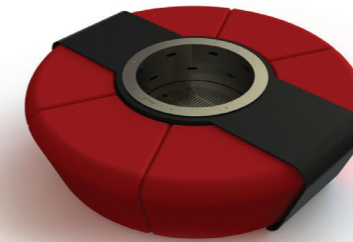

Stravaganza

Materials	Exterior structure - Rusted corten steel Interior structure - Lacquered carbon steel
Fuel compartment	Brushed AISI 316 stainless steel
Fuel	Firewood Charcoal
Dimensions / Weight	1678 Ø x 486 h mm / 222 Kg
Finishing	Exterior structure Interior structure
Colours	Exterior and interior structure - Lacquered carbon steel
Protection cover	Included
Cooking	Optional
Accessories	Grill | Argentine Parrilla | Vitroceramic | Leds | Fuel Compartment Cover | Spark Screen | Barbecue Cart | Kit Barbecue | Barbecue Mitt

Zarzuela

Materials	Body - Cement Benches - Lacquered carbon steel
Fuel compartment	Brushed AISI 316 stainless steel
Fuel	Firewood Charcoal
Dimensions / Weight	Body - 1500 Ø x 420 h mm / 450 Kg | Benches - 1950 w x 420 h x 518 d mm / 82 Kg/Unit
Finishing	Body Benches
Colours	Benches - Lacquered carbon steel
Protection cover	Included
Cooking	Optional
Accessories	Grill | Argentine Parrilla | Vitroceramic | Fuel Compartment Cover | Spark Screen | Barbecue Cart | Kit Barbecue | Barbecue Mitt

Circus

Materials	Body - Lacquered carbon steel Benches - Weather-resistant outdoor upholstery fabric
Fuel compartment	Brushed AISI 316 stainless steel
Fuel	Firewood Charcoal
Dimensions / Weight	1510 Ø x 406 h mm / 164 Kg
Finishing	Body
Colours	Body - Lacquered carbon steel *Benches - Weather-resistant outdoor upholstery fabric
Protection cover	Included
Cooking	Optional
Accessories	Grill | Argentine Parrilla | Vitroceramic | Fuel Compartment Cover | Spark Screen | Barbecue Cart | Kit Barbecue | Barbecue Mitt

*Benches - (A) Onyx | (B) Lemon | (C) Sienna | (D) Indigo | (E) Poppy | (F) Maroon | (G) Cream

Operetta