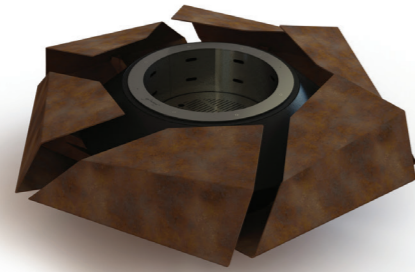

La Bohème 2

A recreation
at its most
minimalistic form.

Wall-mounted

Barbecues

Intermezzo

Take a
brake from your
daily life.

Rusted corten steel finish

Barbecues

Balletto

A character
that surprises.

Adjustable fuel compartment

Different
options.
Different
personalities.

Technical information

Stravaganza

Materials	Exterior structure - Rusted corten steel Interior structure - Lacquered carbon steel
Fuel compartment	Brushed AISI 316 stainless steel
Fuel	Firewood Charcoal
Dimensions / Weight	1678 Ø x 486 h mm / 222 Kg
Finishing	Exterior structure Interior structure
Colours	Exterior and interior structure - Lacquered carbon steel
Protection cover	Included
Cooking	Optional
Accessories	Grill Argentine Parrilla Vitroceramic Leds Fuel Compartment Cover Spark Screen Barbecue Cart Kit Barbecue Barbecue Mitt

Zarzuela

Materials	Body - Cement Benches - Lacquered carbon steel
Fuel compartment	Brushed AISI 316 stainless steel
Fuel	Firewood Charcoal
Dimensions / Weight	Body - 1500 Ø x 420 h mm / 450 Kg Benches - 1950 w x 420 h x 518 d mm / 82 Kg/Unit
Finishing	Body Benches
Colours	Benches - Lacquered carbon steel
Protection cover	Included
Cooking	Optional
Accessories	Grill Argentine Parrilla Vitroceramic Fuel Compartment Cover Spark Screen Barbecue Cart Kit Barbecue Barbecue Mitt