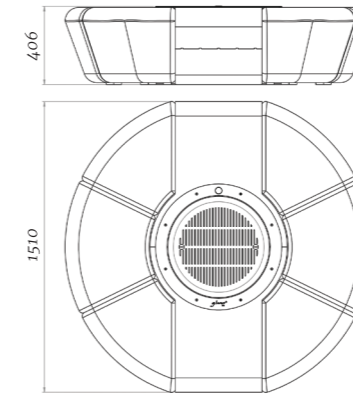

Materials	Body - Lacquered carbon steel Benches - Weather-resistant outdoor upholstery fabric
Fuel compartment	Brushed AISI 316 stainless steel
Fuel	Firewood Charcoal
Dimensions / Weight	1510 Ø x 406 h mm / 164 Kg
Finishing	Body
Colours	Body - Lacquered carbon steel *Benches - Weather-resistant outdoor upholstery fabric
Protection cover	Included
Cooking	Optional
Accessories	Grill | Argentine Parrilla | Vitroceramic | Fuel Compartment Cover | Spark Screen | Barbecue Cart | Kit Barbecue | Barbecue Mitt