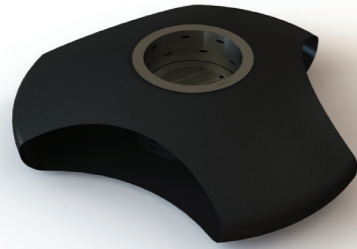

Vaudeville