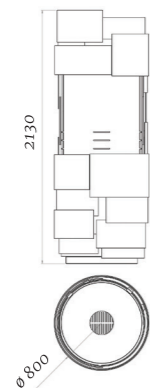

Gás Grill | Argentine Parrilla | Vitroceramic | Sink | Barbecue Cart | Kit Barbecue | Barbecue Mitt

La Bohème 2

Inox AISI 316 escovado

Inox AISI 316 escovado

Charcoal

2500 w x 949 h x 650 d mm / 276 Kg

Brushed AISI 316 stainless steel

Included

Grill

Gás Grill | Argentine Parrilla | Vitroceramic | Sink | Barbecue Cart | Black Tempered Glass | Kit Barbecue | Barbecue Mitt

Intermezzo

Balletto

Materials	Exterior structure - <i>Rusted corten steel</i>	<i>Lacquered carbon steel</i>
	Interior structure - <i>Brushed AISI 316 stainless steel</i>	
Fuel compartment	<i>Brushed AISI 316 stainless steel</i>	<i>Brushed AISI 316 stainless steel</i>
Fuel	Charcoal	Charcoal
Dimensions / Weight	800 Ø x 2130 h mm / 334 Kg	910 Ø x 994 h mm / 140 Kg
Finishing	Exterior structure Interior structure <i>Rusted corten steel Lacquered carbon steel Corten varnished steel Brushed AISI 316 stainless steel</i>	 <i>Lacquered carbon steel Rusted corten steel</i>
Colours	Exterior structure - <i>Lacquered carbon steel</i> 	Structure - <i>Lacquered carbon steel</i>
Protection cover	<i>Included</i>	<i>Included</i>
Cooking	<i>Grill</i>	<i>Grill</i>
Accessories	<i>Argentine Parrilla Vitroc ceramic Barbecue Cart Kit Barbecue Barbecue Mitt</i>	<i>Argentine Parrilla Vitroc ceramic Barbecue Cart Kit Barbecue Barbecue Mitt</i>