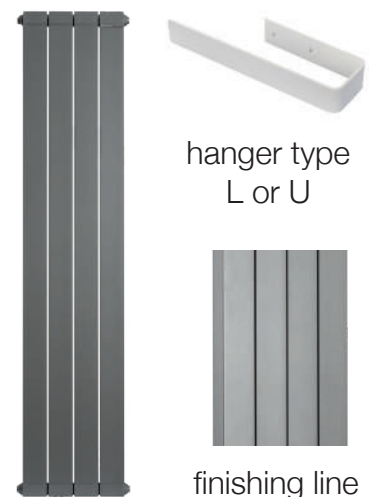

ACCESSORIES

FASTER HEATING

NO RUST

LIGHT WEIGHT

COMPATIBLE WITH HEAT PUMPS

100% RECYCLABLE

SMALLER CO2 EMISSIONS