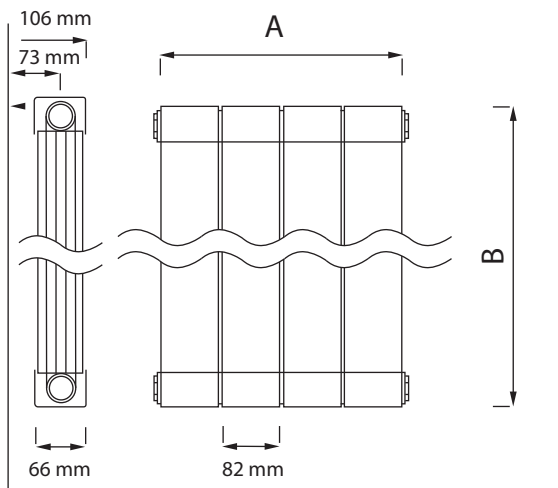

DIMENSIONS of Smart

CONNECTIONS

Feel the power of aluminium radiators.

100 % slovenian product

HEATING POWER CHART

type	connection heights A (mm)	height B (mm)	water content (l)	heating power DIN EN 442 (W)		
				ΔT_{50W} 75/65/20°C	ΔT_{60W} 90/70/20°C	ΔT_{30W} 55/45/20°C
1400S / SE	328	1441	2.2	780	1004	388
1600S / SE	328	1641	2.4	876	1124	432
1800S / SE	328	1841	2.6	948	1224	464